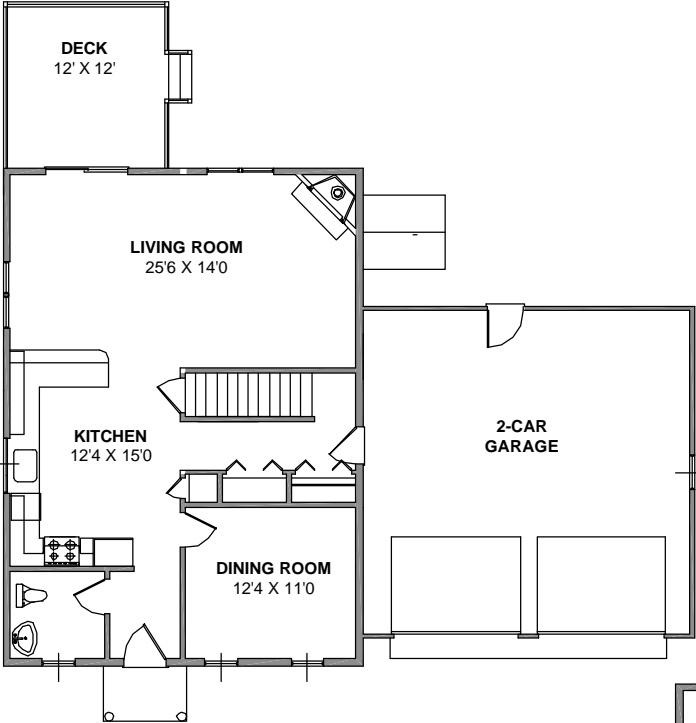

26' X 36' GRANITE RIDGE COLONIAL

3 BEDROOMS, 2 1/2 BATH

2196 SF LIVING SPACE

ATTACHED 2-CAR GARAGE

CHAMPION BUILDERS INC.

300 OAK STREET, SUITE 155A

PEMBROKE, MA

781-826-3800